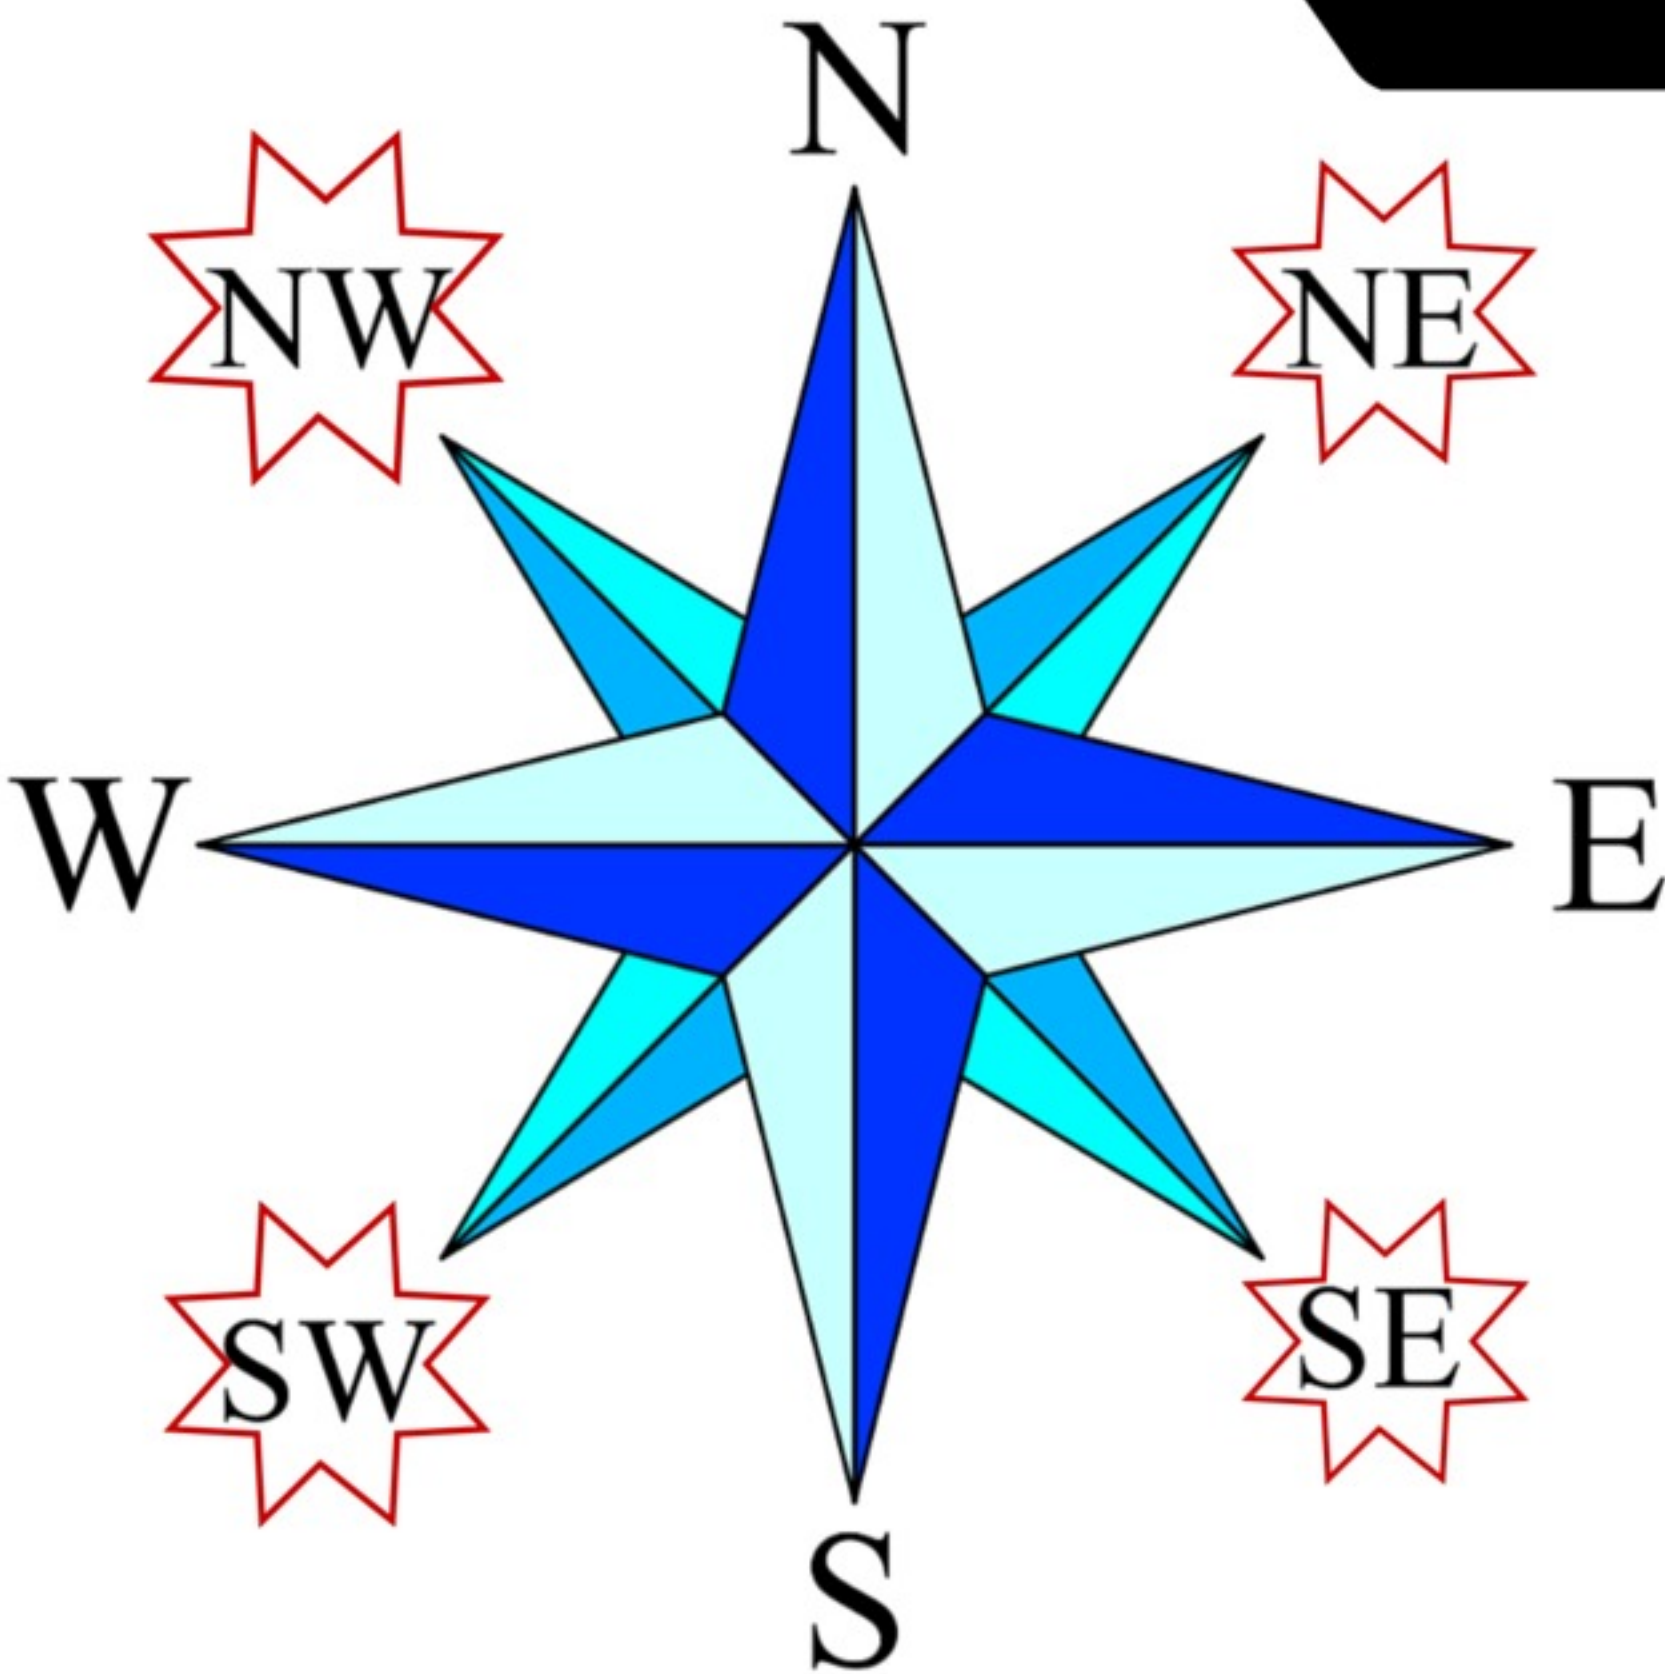

Cardinal Directions

The intermediate directions are Northeast, Northwest, Southeast, and Southwest. These directions are found between the cardinal directions.