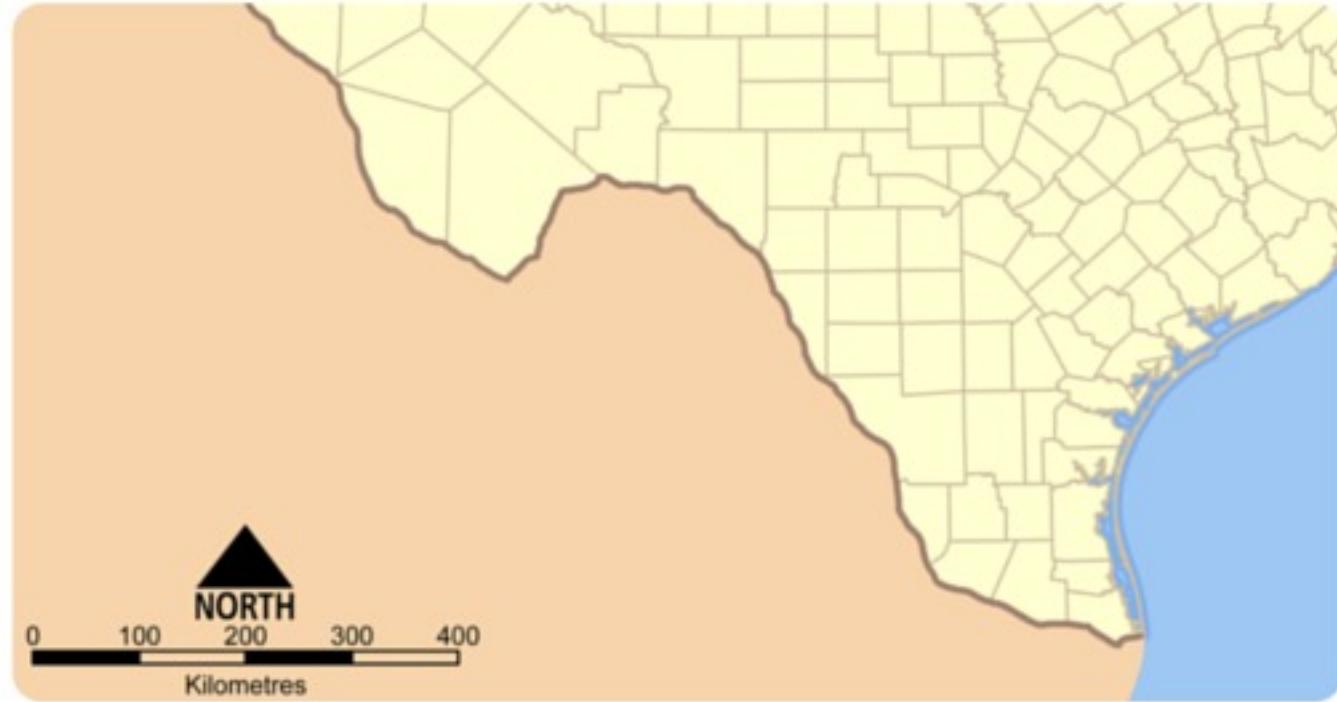

A map key, sometimes called a legend, is a feature on a map that shows what the symbols represent.

A map scale is the tool on the map that shows distance. The scale is always different depending on the size/projection of the map. Maps that are "zoomed out" have larger scales.

# Compass Rose

The compass rose is the tool on a map that shows directions. Sometimes it is a full compass like the one pictured below...

Other times it will show only one direction, like the one above. In this case, the map maker assumes you know all other directions.