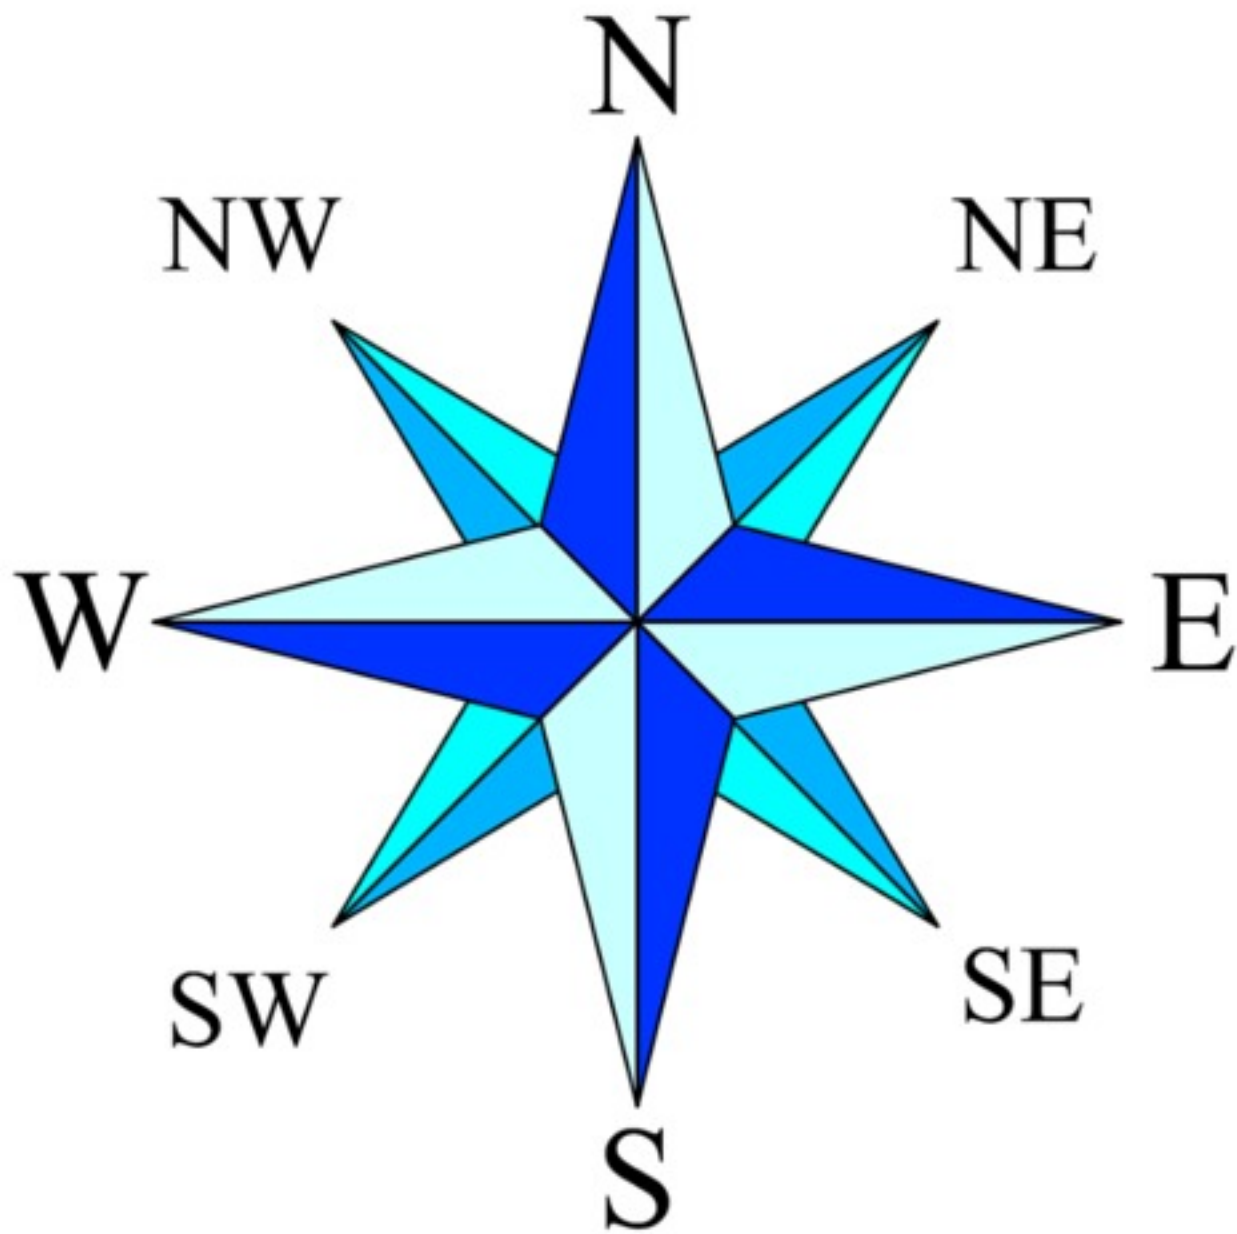

A map key, sometimes called a legend, is a feature on a map that shows what the symbols represent.

A map scale is the tool on the map that shows distance. The scale is always different depending on the size/projection of the map. Maps that are "zoomed out" have larger scales.

# Compass Rose

The compass rose is the tool on a map that shows directions. Sometimes it is a full compass like the one pictured below...

Other times it will show only one direction, like the one above. In this case, the map maker assumes you know all other directions.