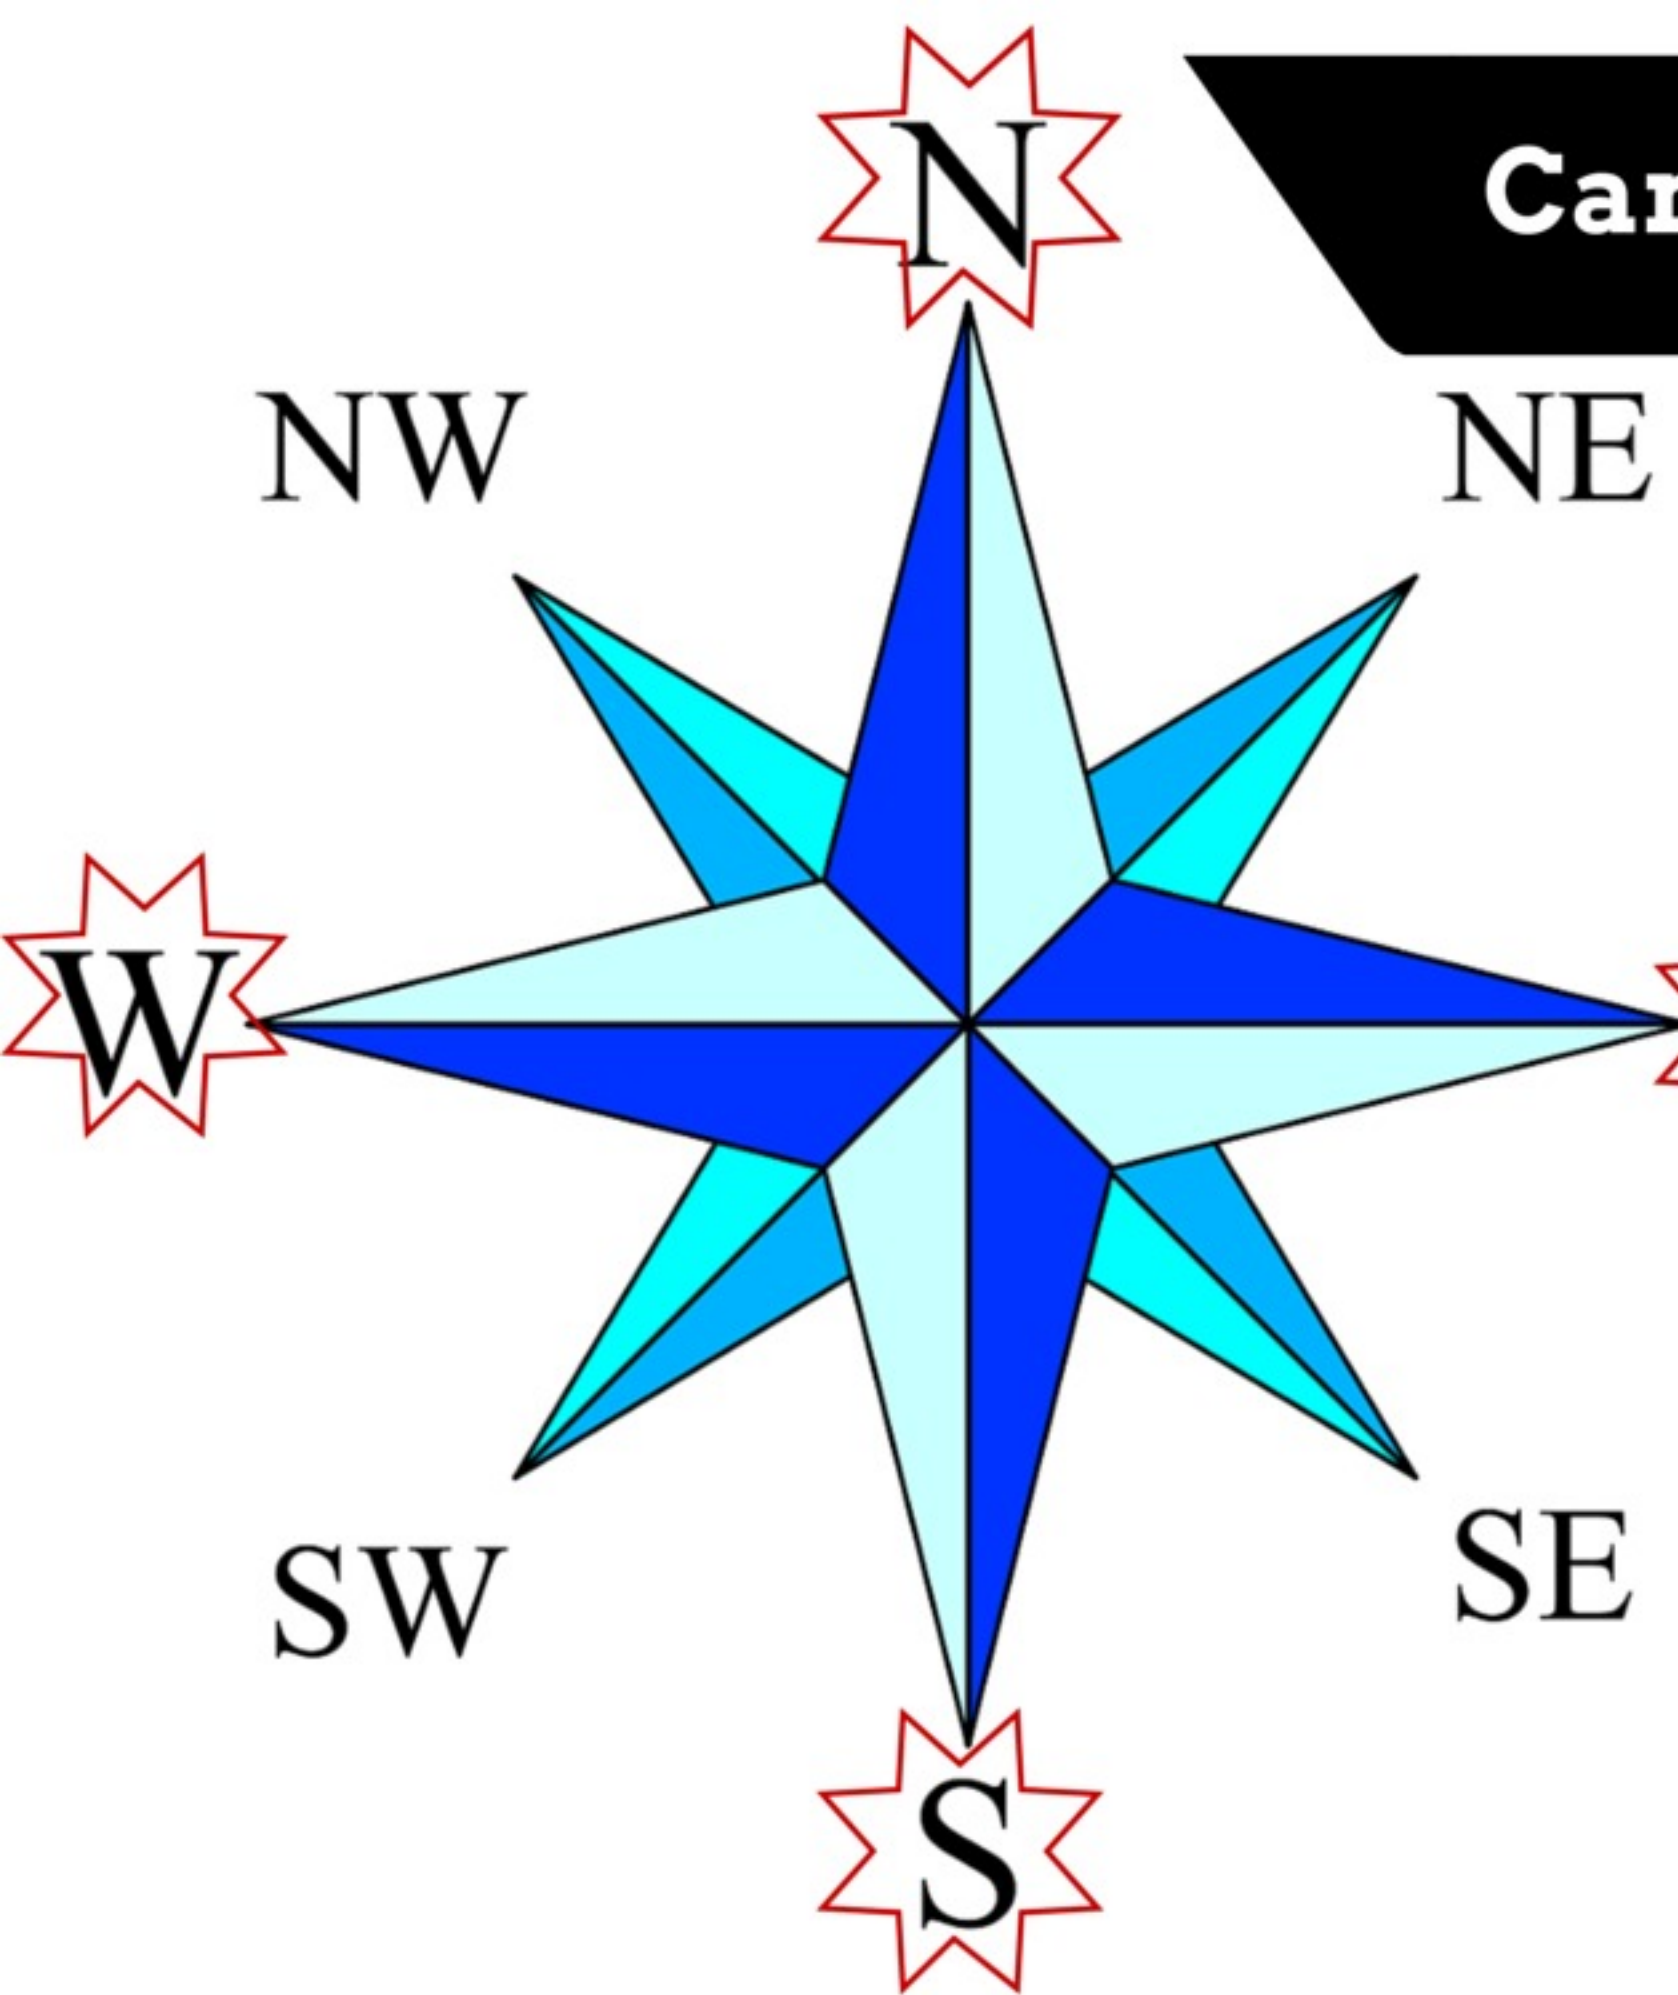

## LEGEND to MAP SYMBOLS

A map key, sometimes called a legend, is a feature on a map that shows what the symbols represent.

A map scale is the tool on the map that shows distance. The scale is always different depending on the size/projection of the map. Maps that are "zoomed out" have larger scales.

# Compass Rose

The compass rose is the tool on a map that shows directions. Sometimes it is a full compass like the one pictured below...

Other times it will show only one direction, like the one above. In this case, the map maker assumes you know all other directions.

# Cardinal Directions

The cardinal directions are North, South, East, and West. In this case, "cardinal" means the main, primary, or most important directions.